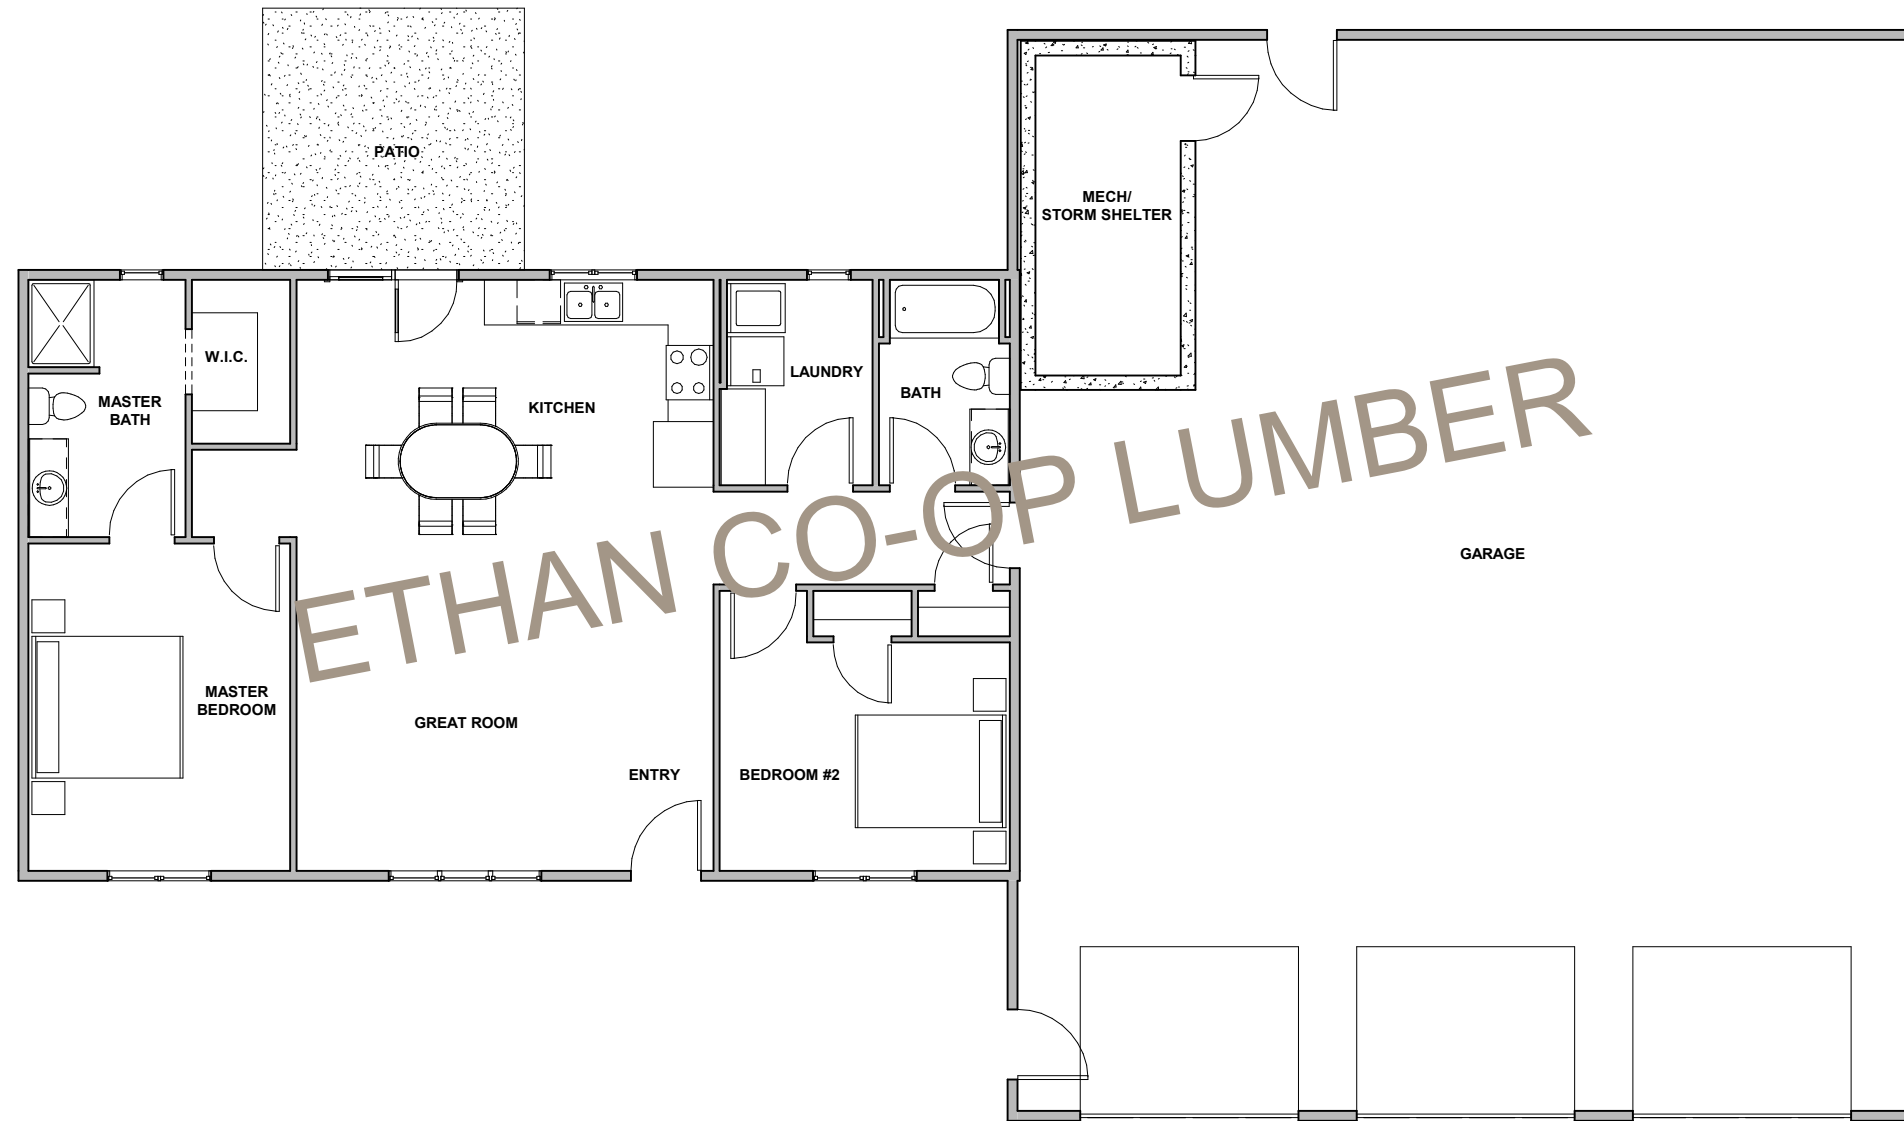

ECL 98189

1279 SF

ETHAN CO-OP LUMBER