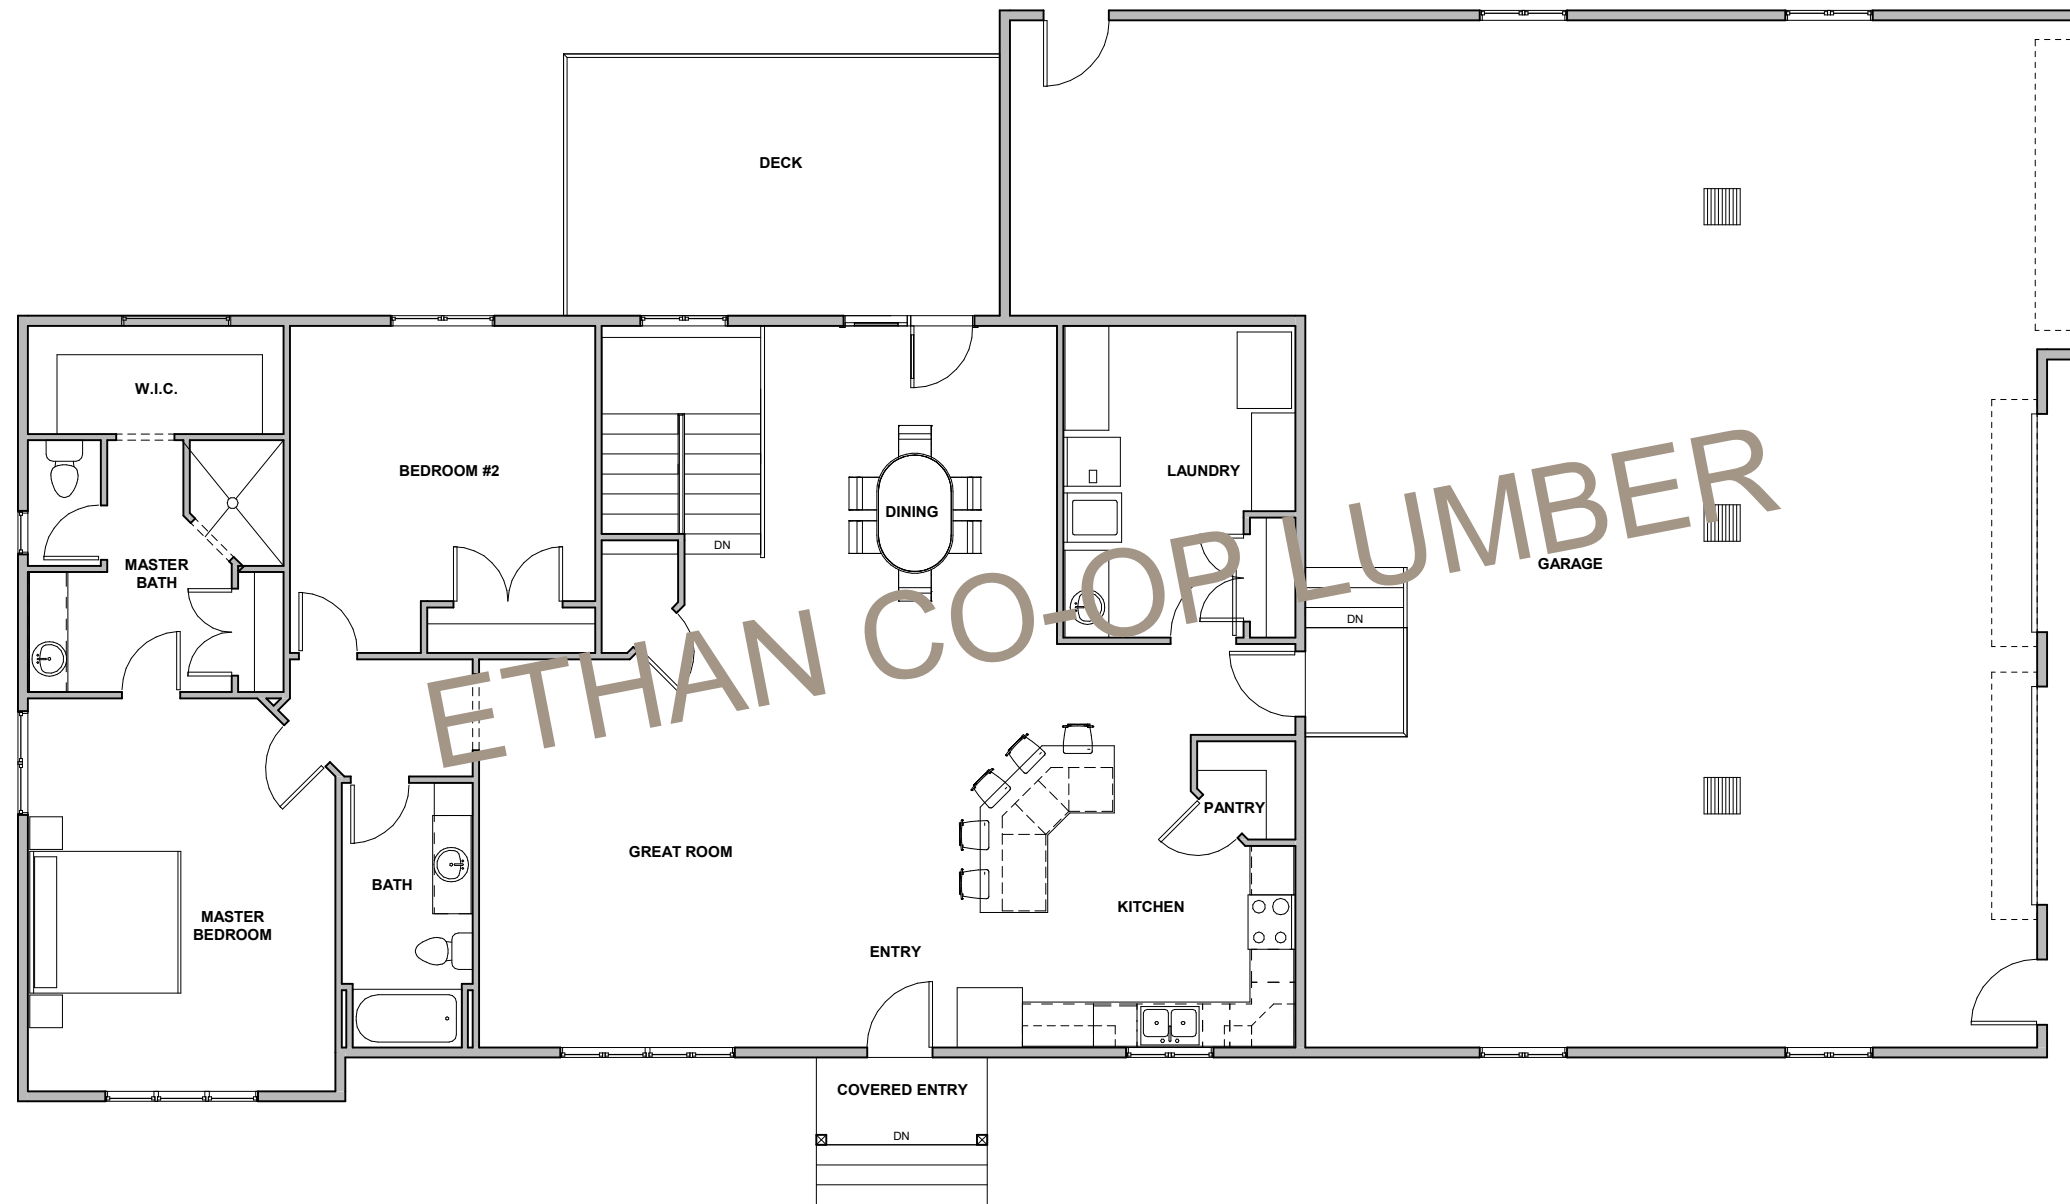

ECL 98227

2025 SF

ETHAN COLOR LUMBER