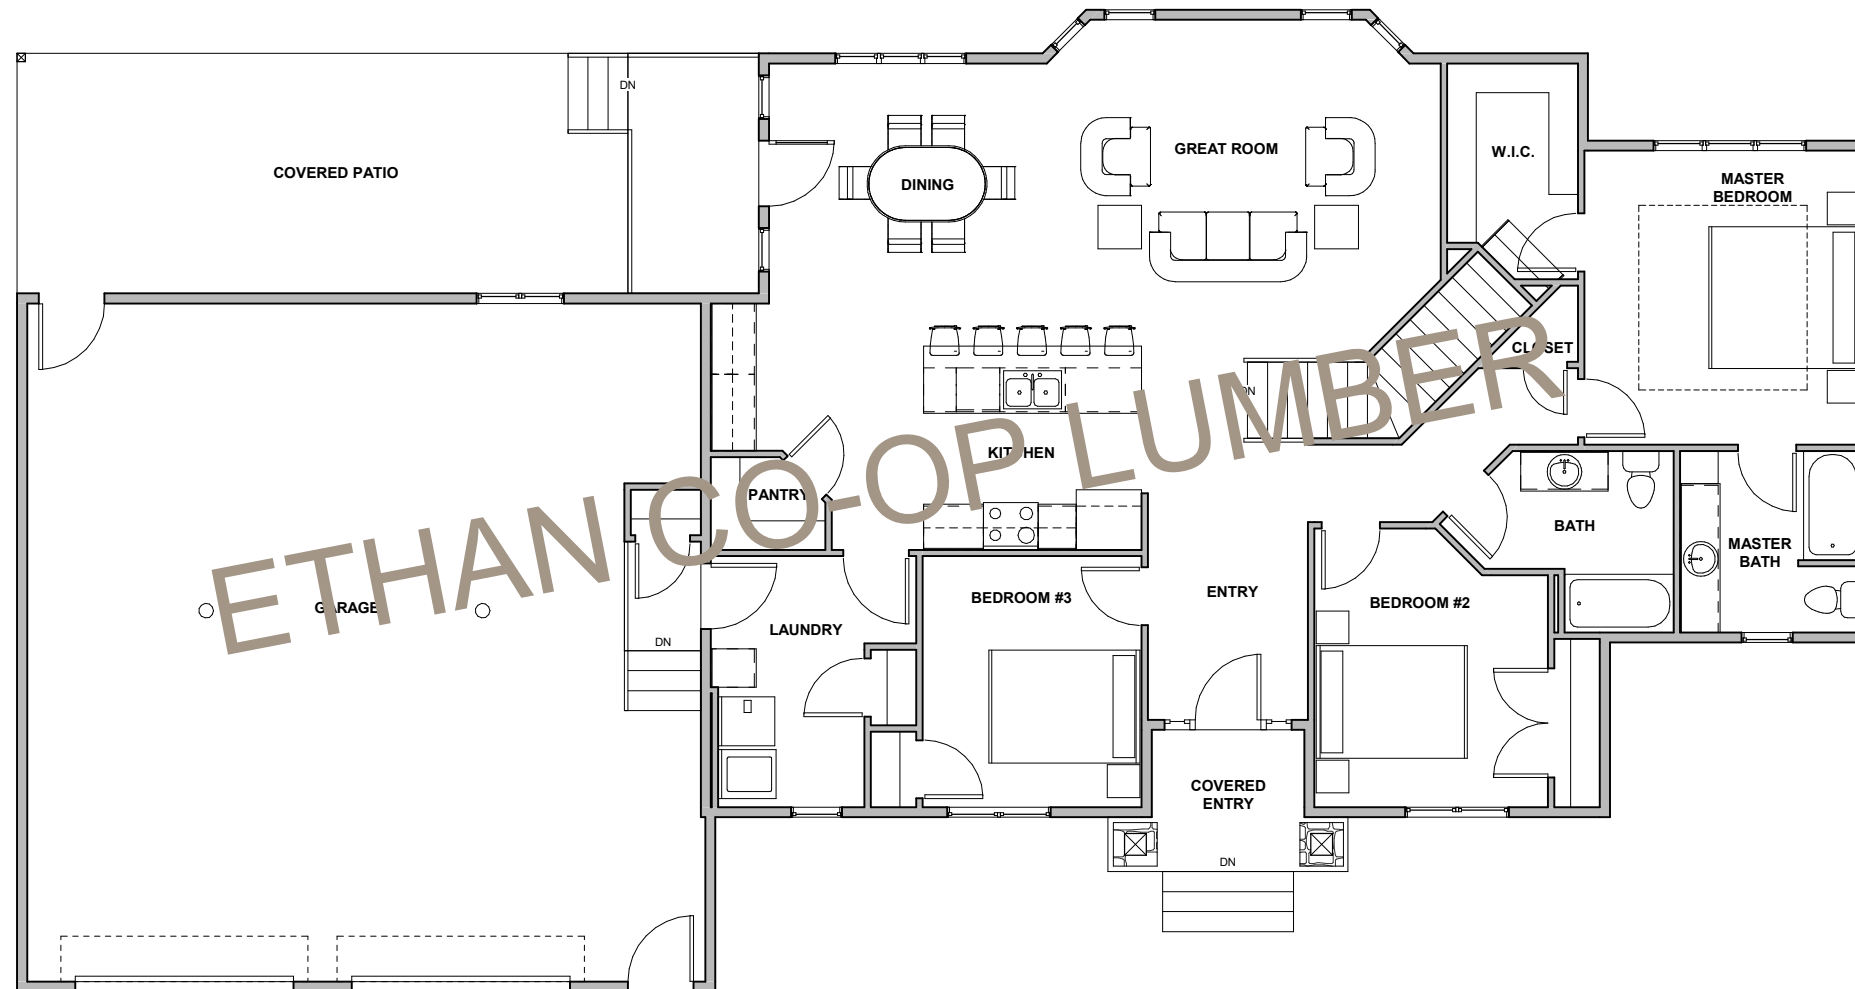

ECL 98249

1698 SF

ETHAN CO-OP LUMBER