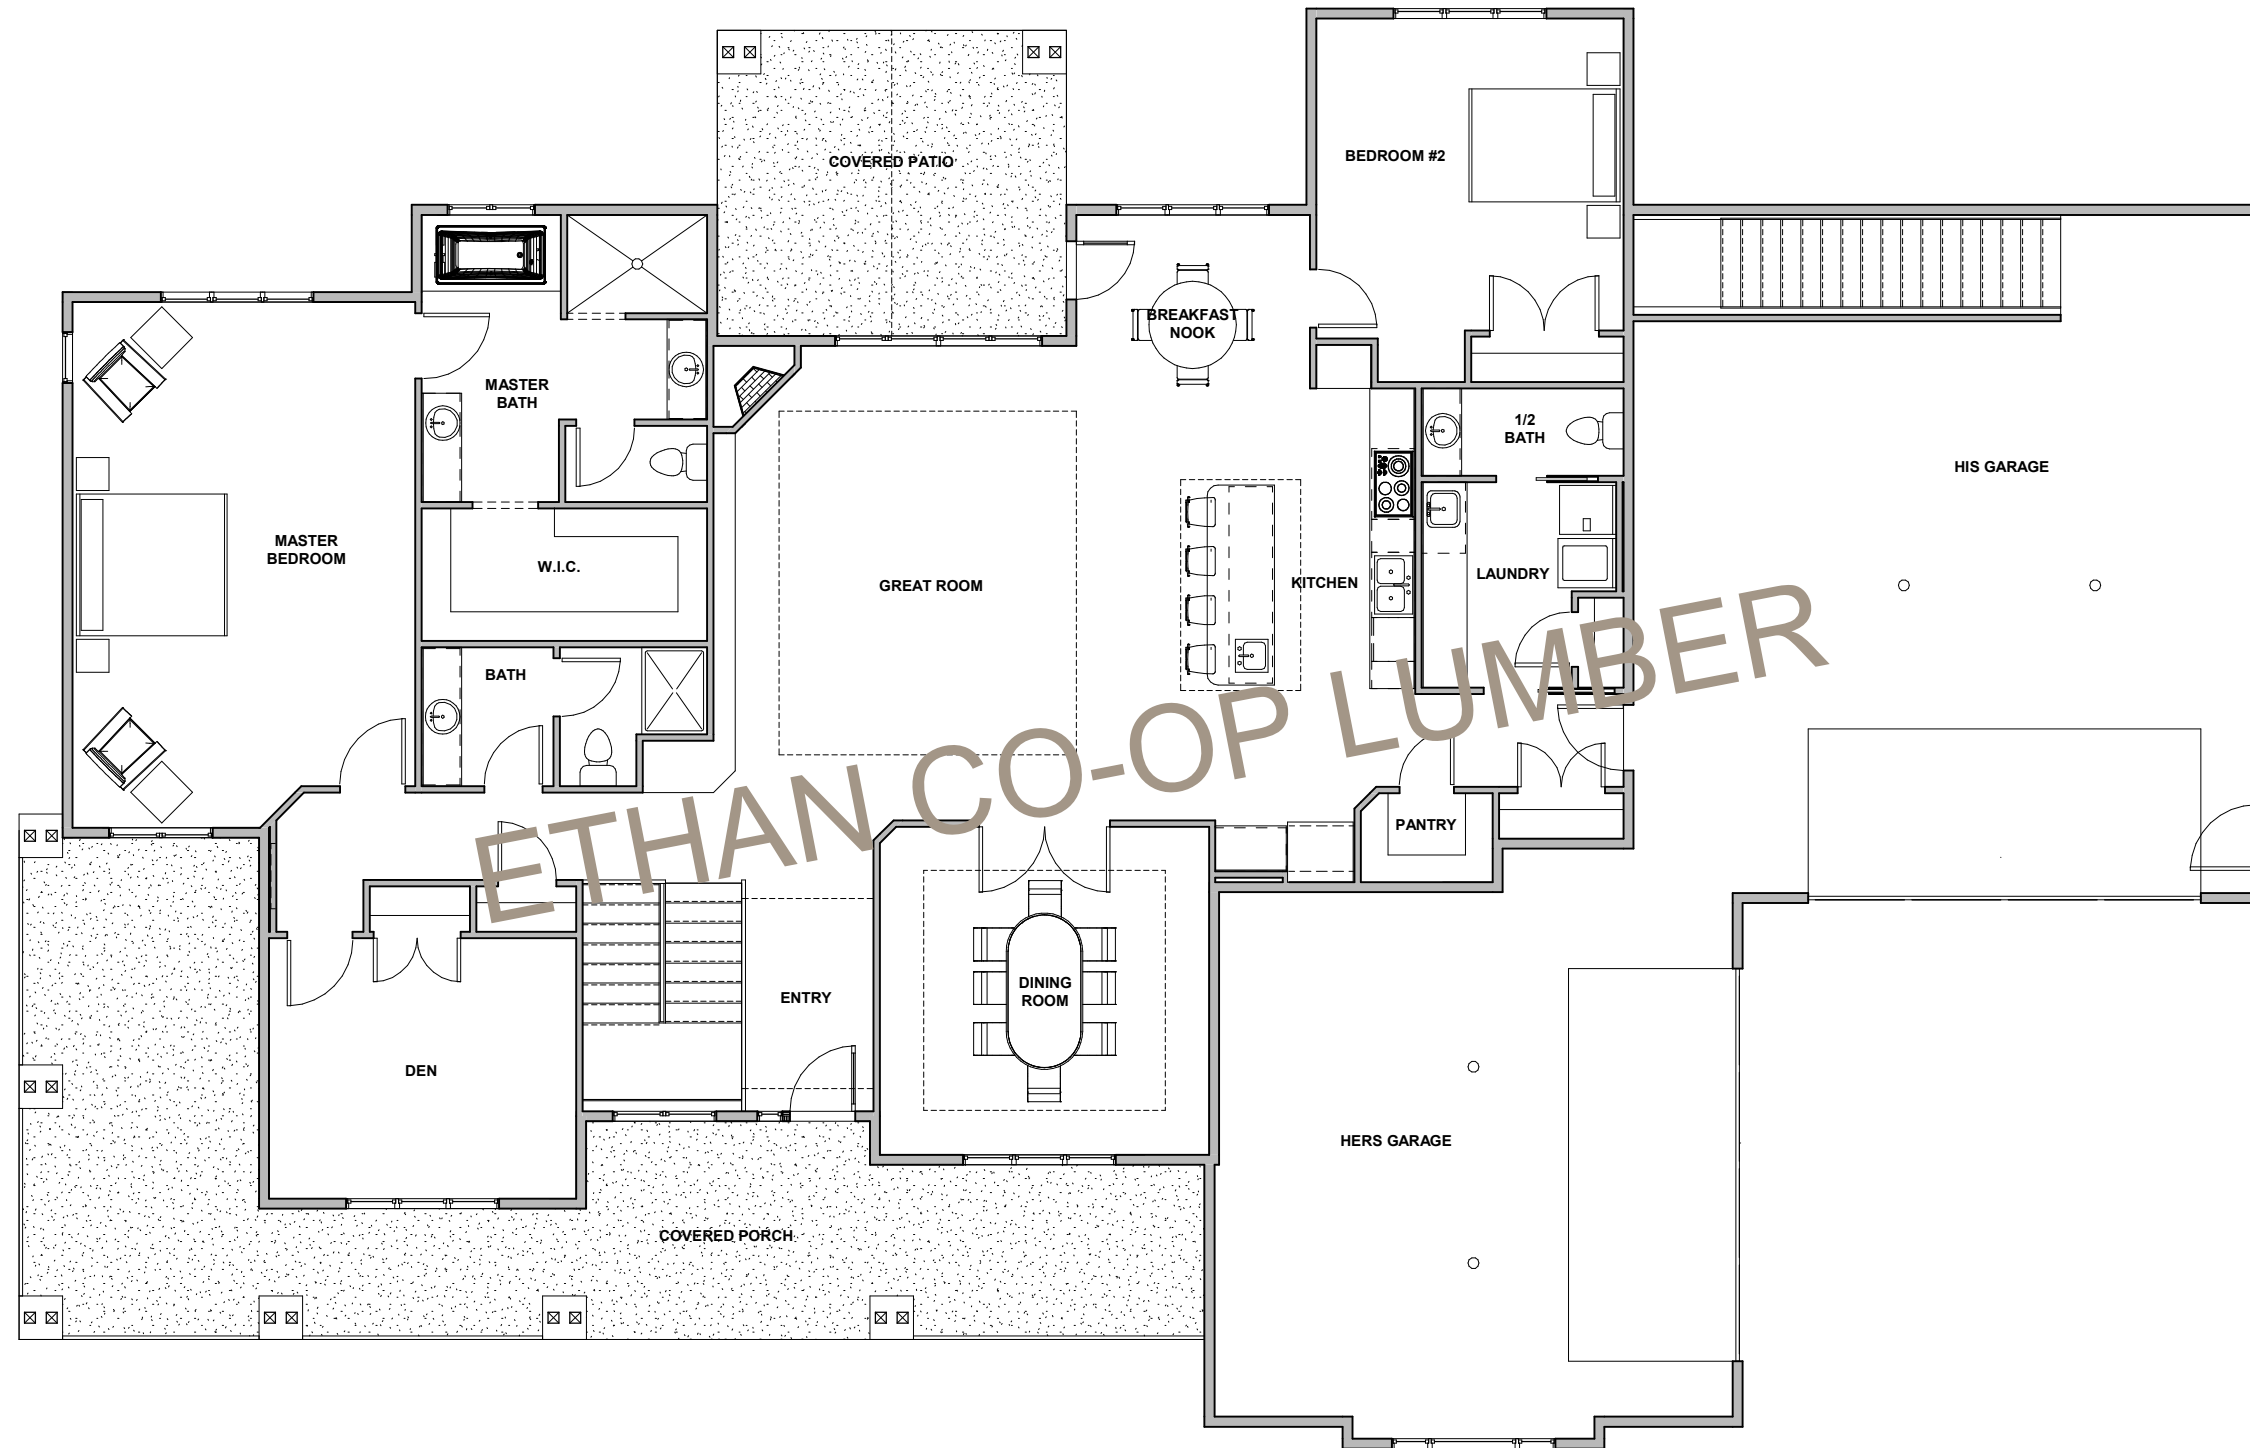

ECL 98199

2748 SF

ETHAN CO-OP LUMBER