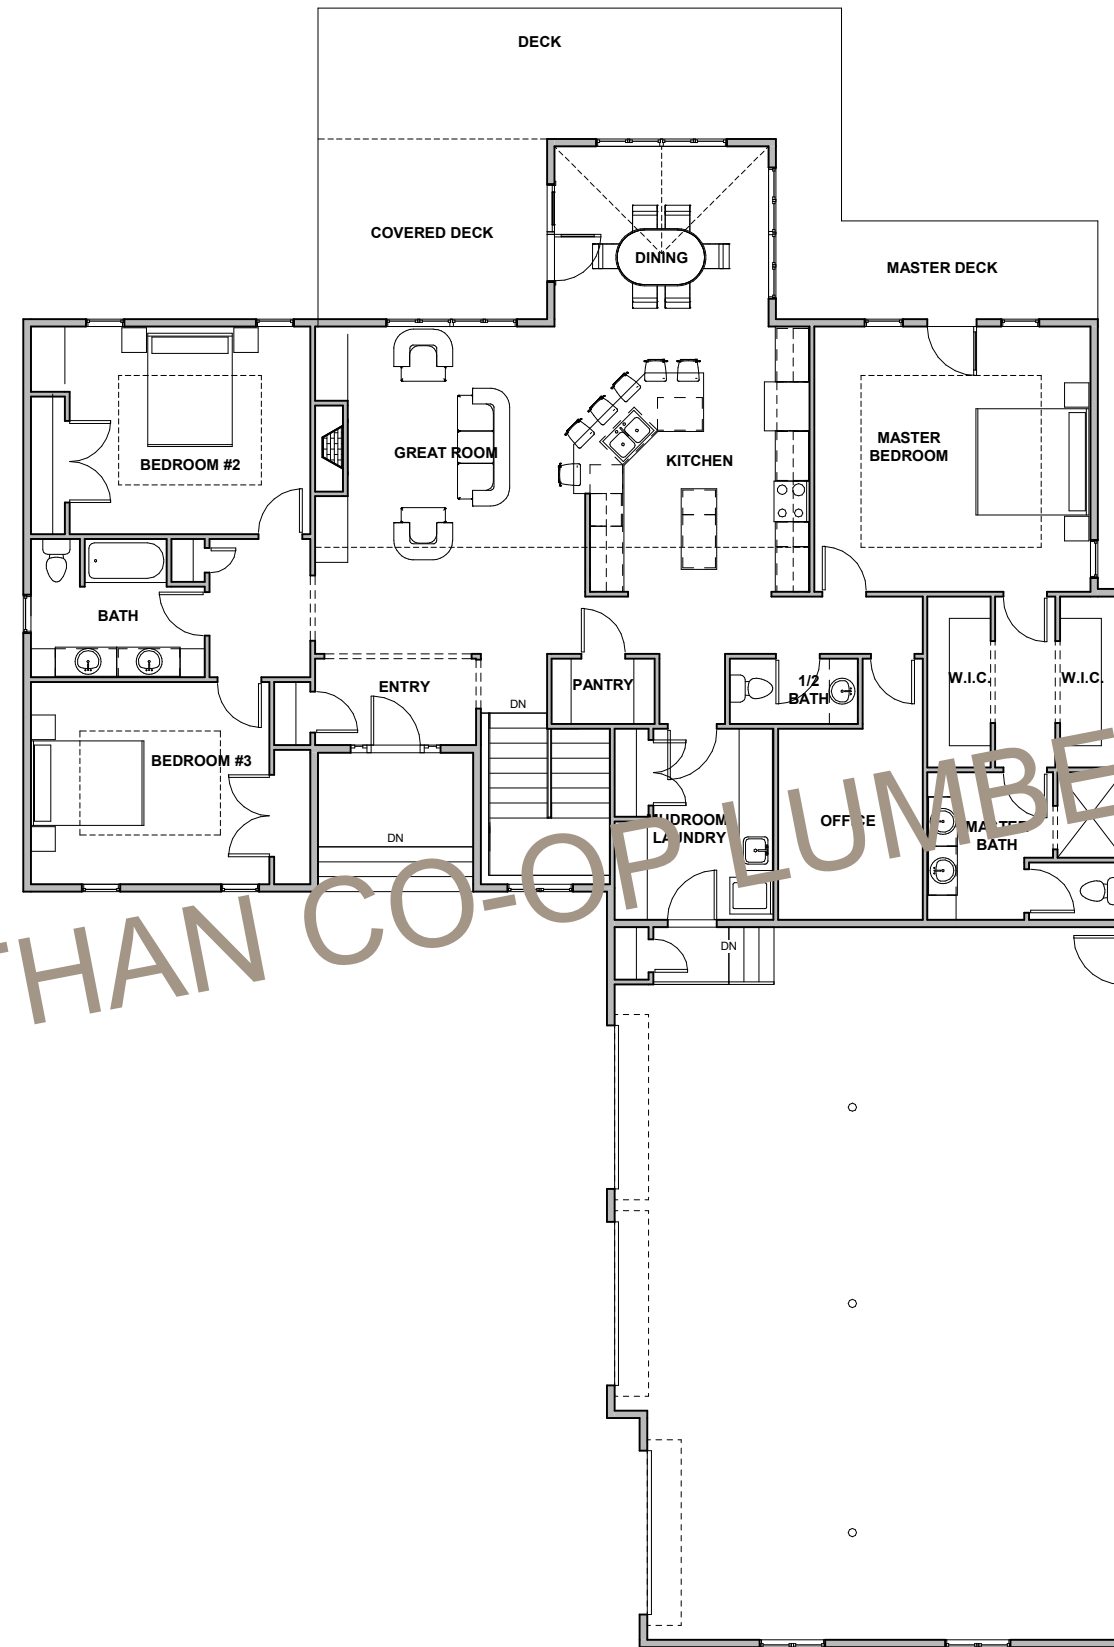

ECL 98215

2471 SF

ETHAN CO-OP LUMBER