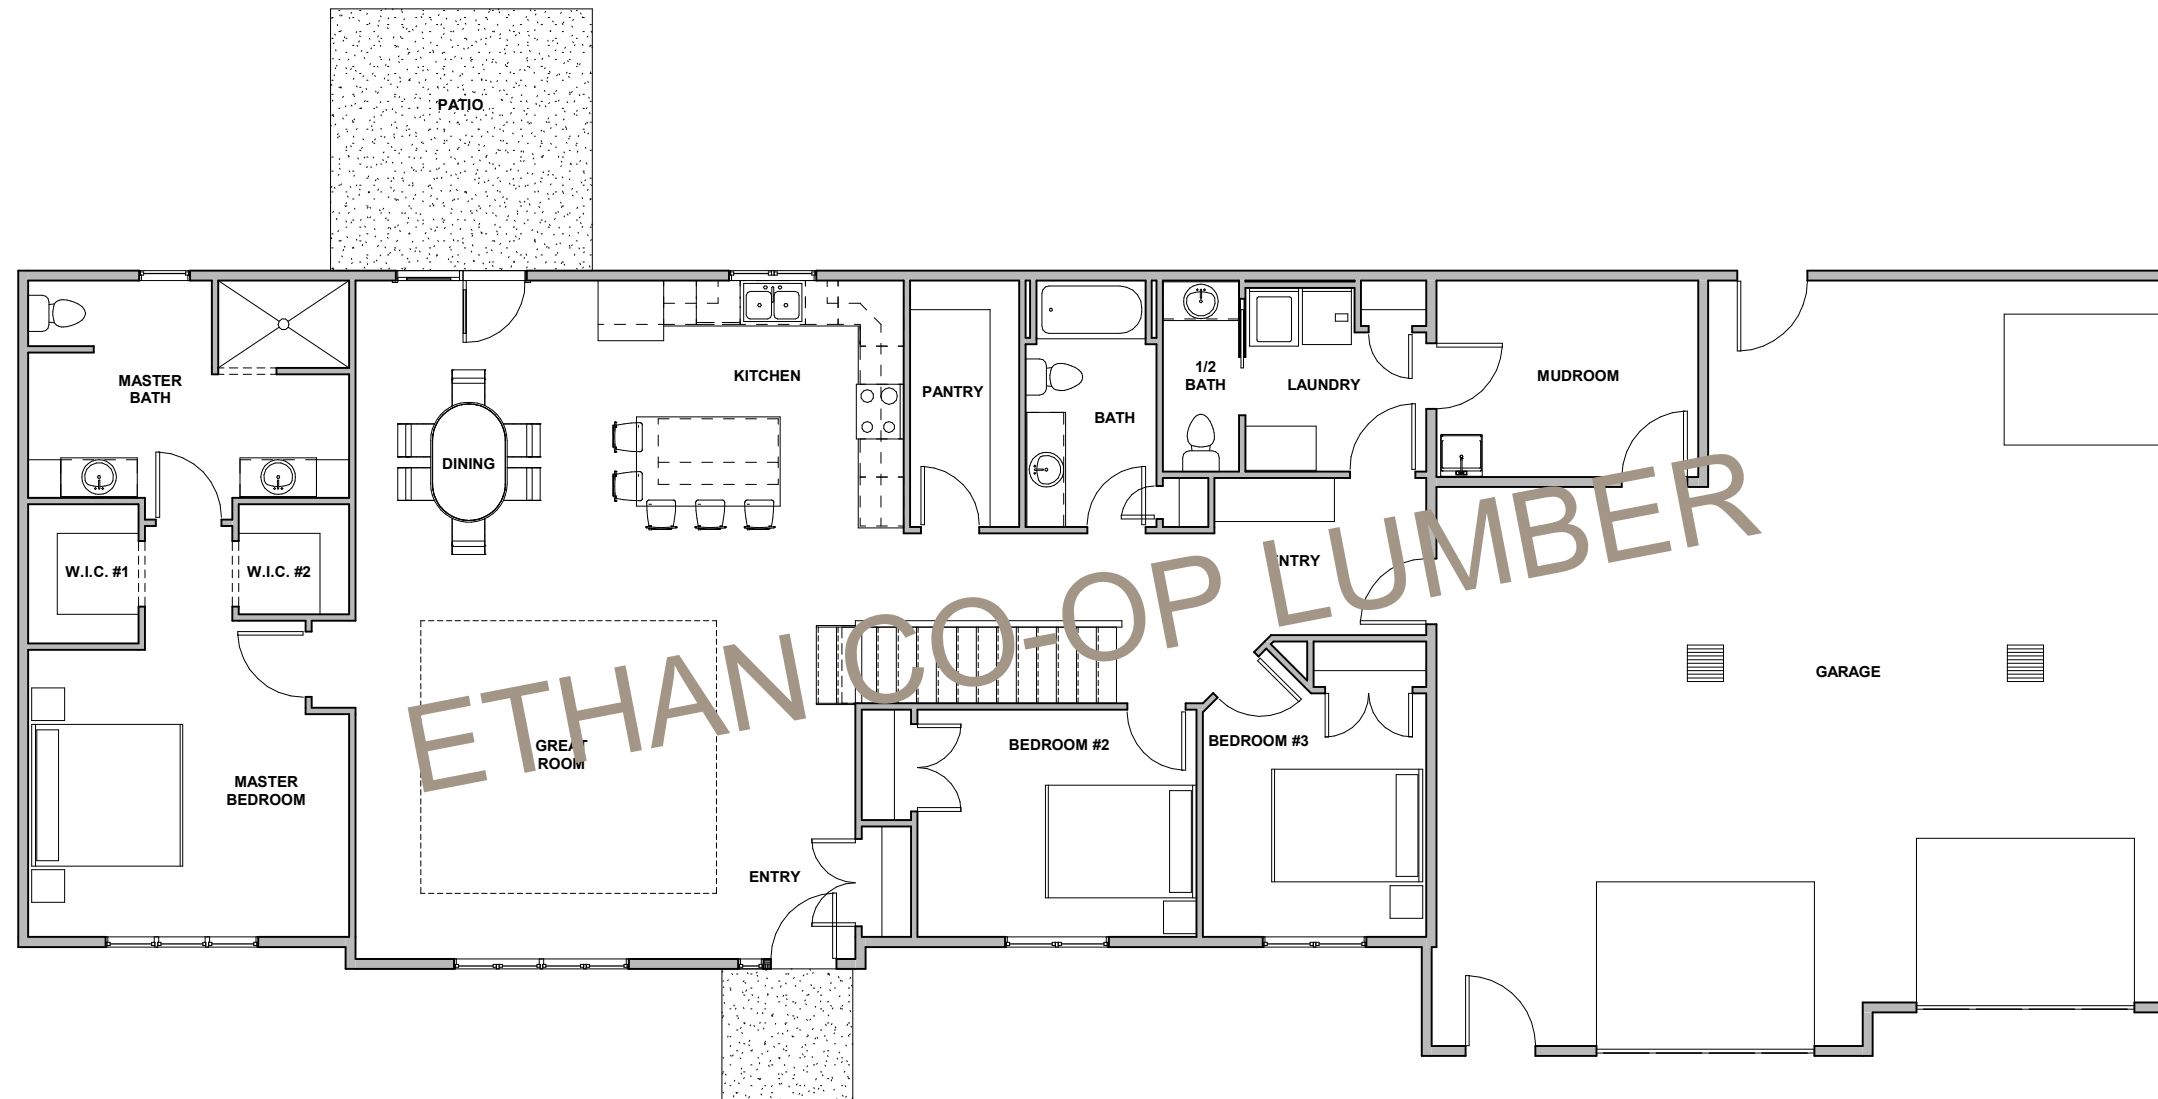

ECL 98282

2032 SF

ETHAN CO-OP LUMBER